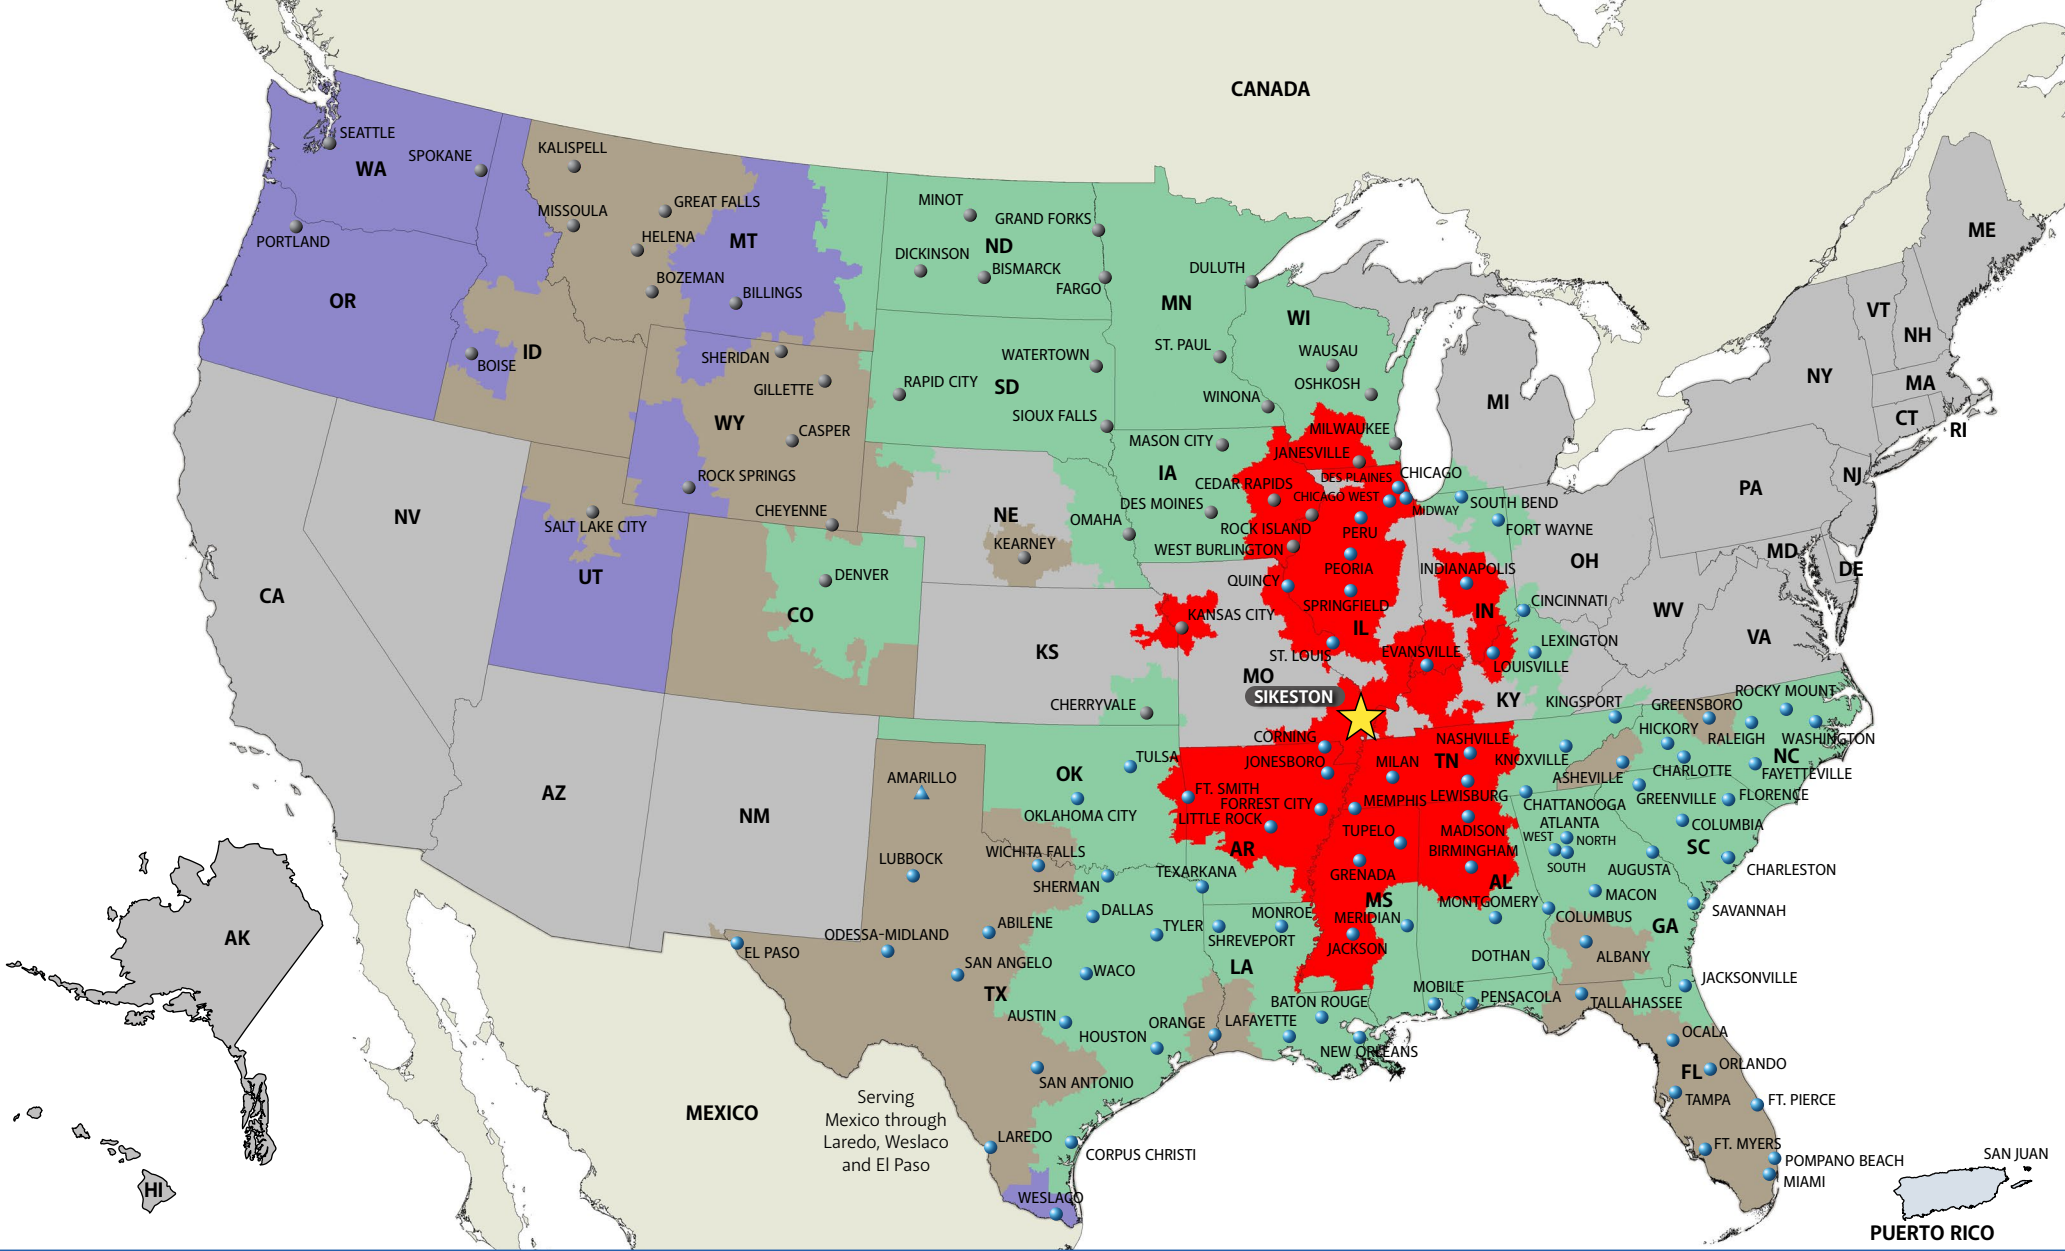

BOISE, ID

208-319-5701 Local
 888-845-9133 Toll Free
 844-854-7715 Fax

1405 North Olive Avenue
 Meridian, ID 83642

Services We Provide

- Less-Than-Truckload
- Dedicated Services
- International Services
- Managed Services

MIDWEST MOTOR EXPRESS

WWW.MMEINC.COM

PERU, IL

779-201-2001 Local
 888-680-8016 Toll Free
 855-811-6314 Toll Free Fax
 3033 May Road
 Peru, IL 61354

Services We Provide

- Less-Than-Truckload
- Dedicated Services
- International Services
- Managed Services
- Fleet Maintenance

AAA COOPER TRANSPORTATION®
www.AAACooper.com

SIKESTON, MO

573-258-8603 Local
 888-322-1285 Toll Free
 855-811-6313 Toll Free Fax
 830 State Highway AA
 Miner, MO 63801

Services We Provide

- Less-Than-Truckload
- Dedicated Services
- International Services
- Managed Services
- Fleet Maintenance

AAA COOPER TRANSPORTATION®
www.AAACooper.com

GREAT FALLS, MT

406-205-0812 Local
 888-685-2530 Toll Free
 877-216-9770 Fax
 4169 North Park Trail
 Great Falls, MT 59405

DAYS IN TRANSIT

DIRECT SERVICE 1 2 3 4+