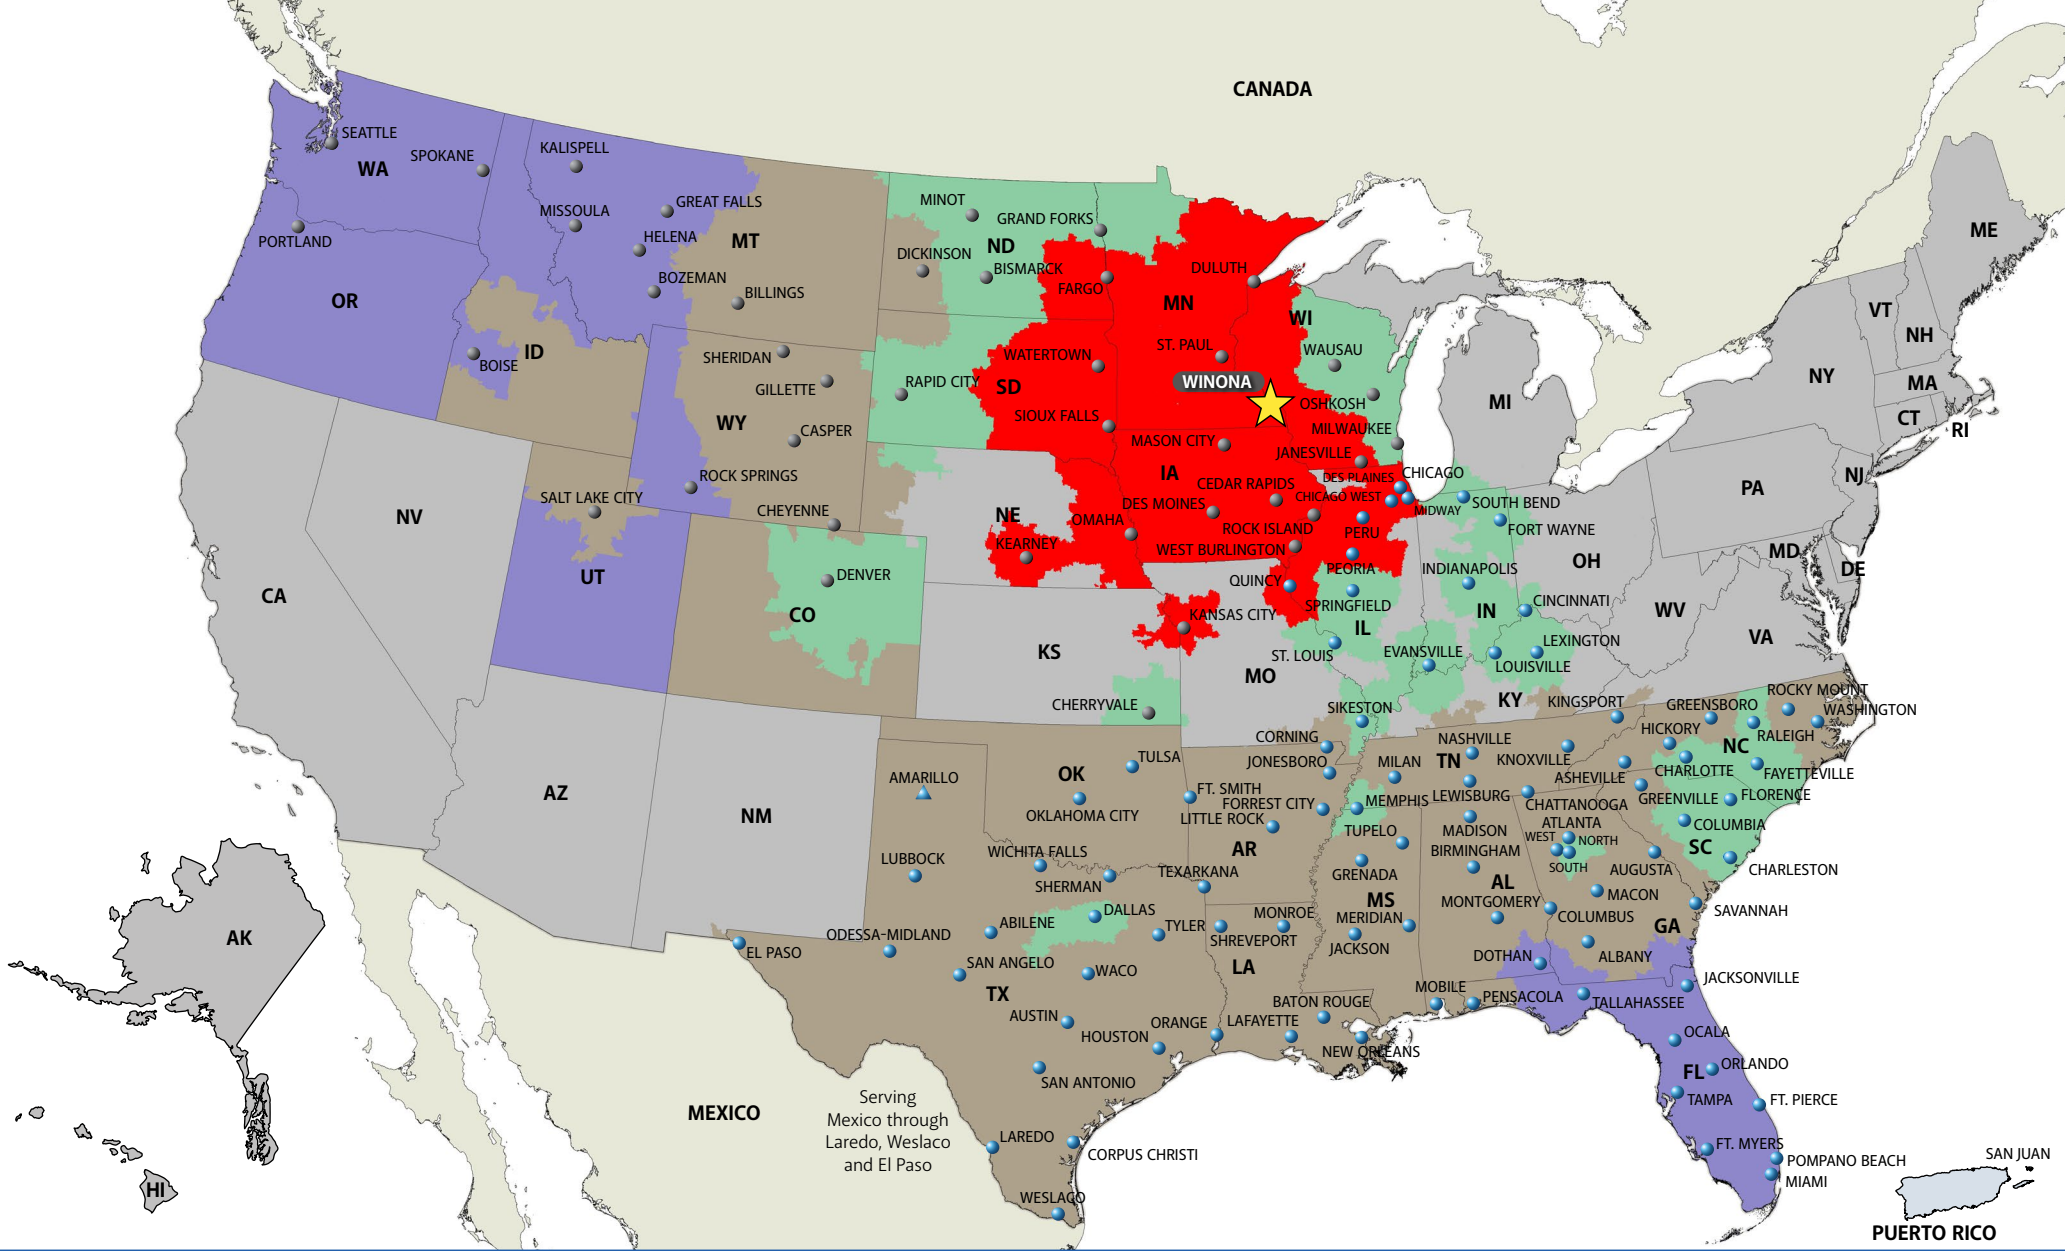

WINONA, MN

507-522-3262 Local
888-694-6068 Toll Free
855-811-6312 Fax
27058 County Road 12
Winona, MN 55987

DAYS IN TRANSIT

DIRECT SERVICE 1 2 3 4+

Transit time shown apply from or to commercial zone of service center city. Points outside this zone may require an additional day.

AFFILIATE CARRIER

INTERNATIONAL CARRIER

Services We Provide

- Less-Than-Truckload
- Dedicated Services
- International Services
- Managed Services

MIDWEST MOTOR EXPRESS

WWW.MMEINC.COM