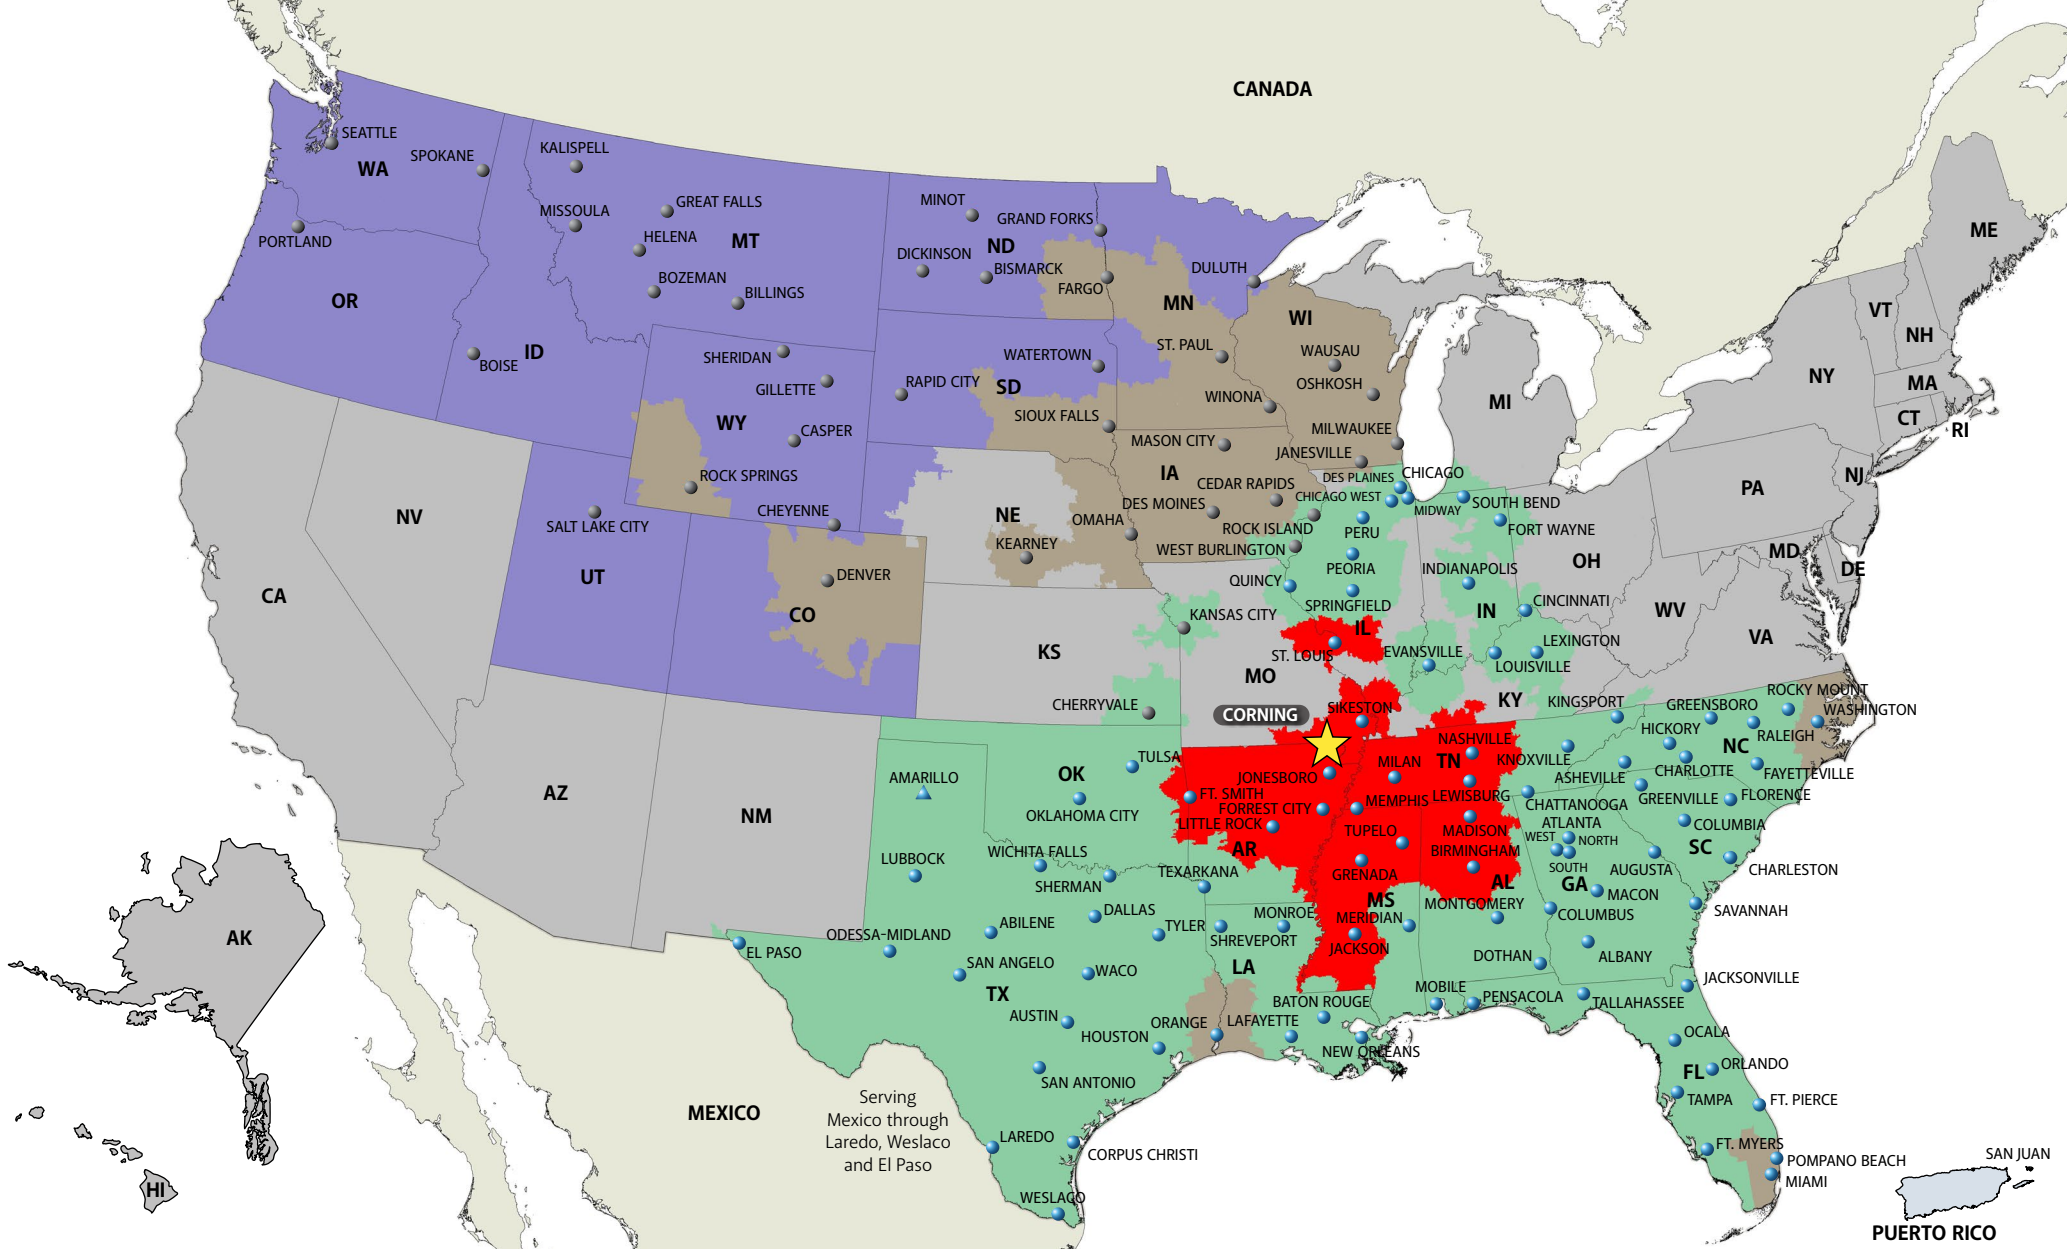

CORNING, AR

870-857-7018 Local
833-209-9898 Toll Free
866-435-5171 Toll Free Fax

2408 West Main
Corning, AR 72422