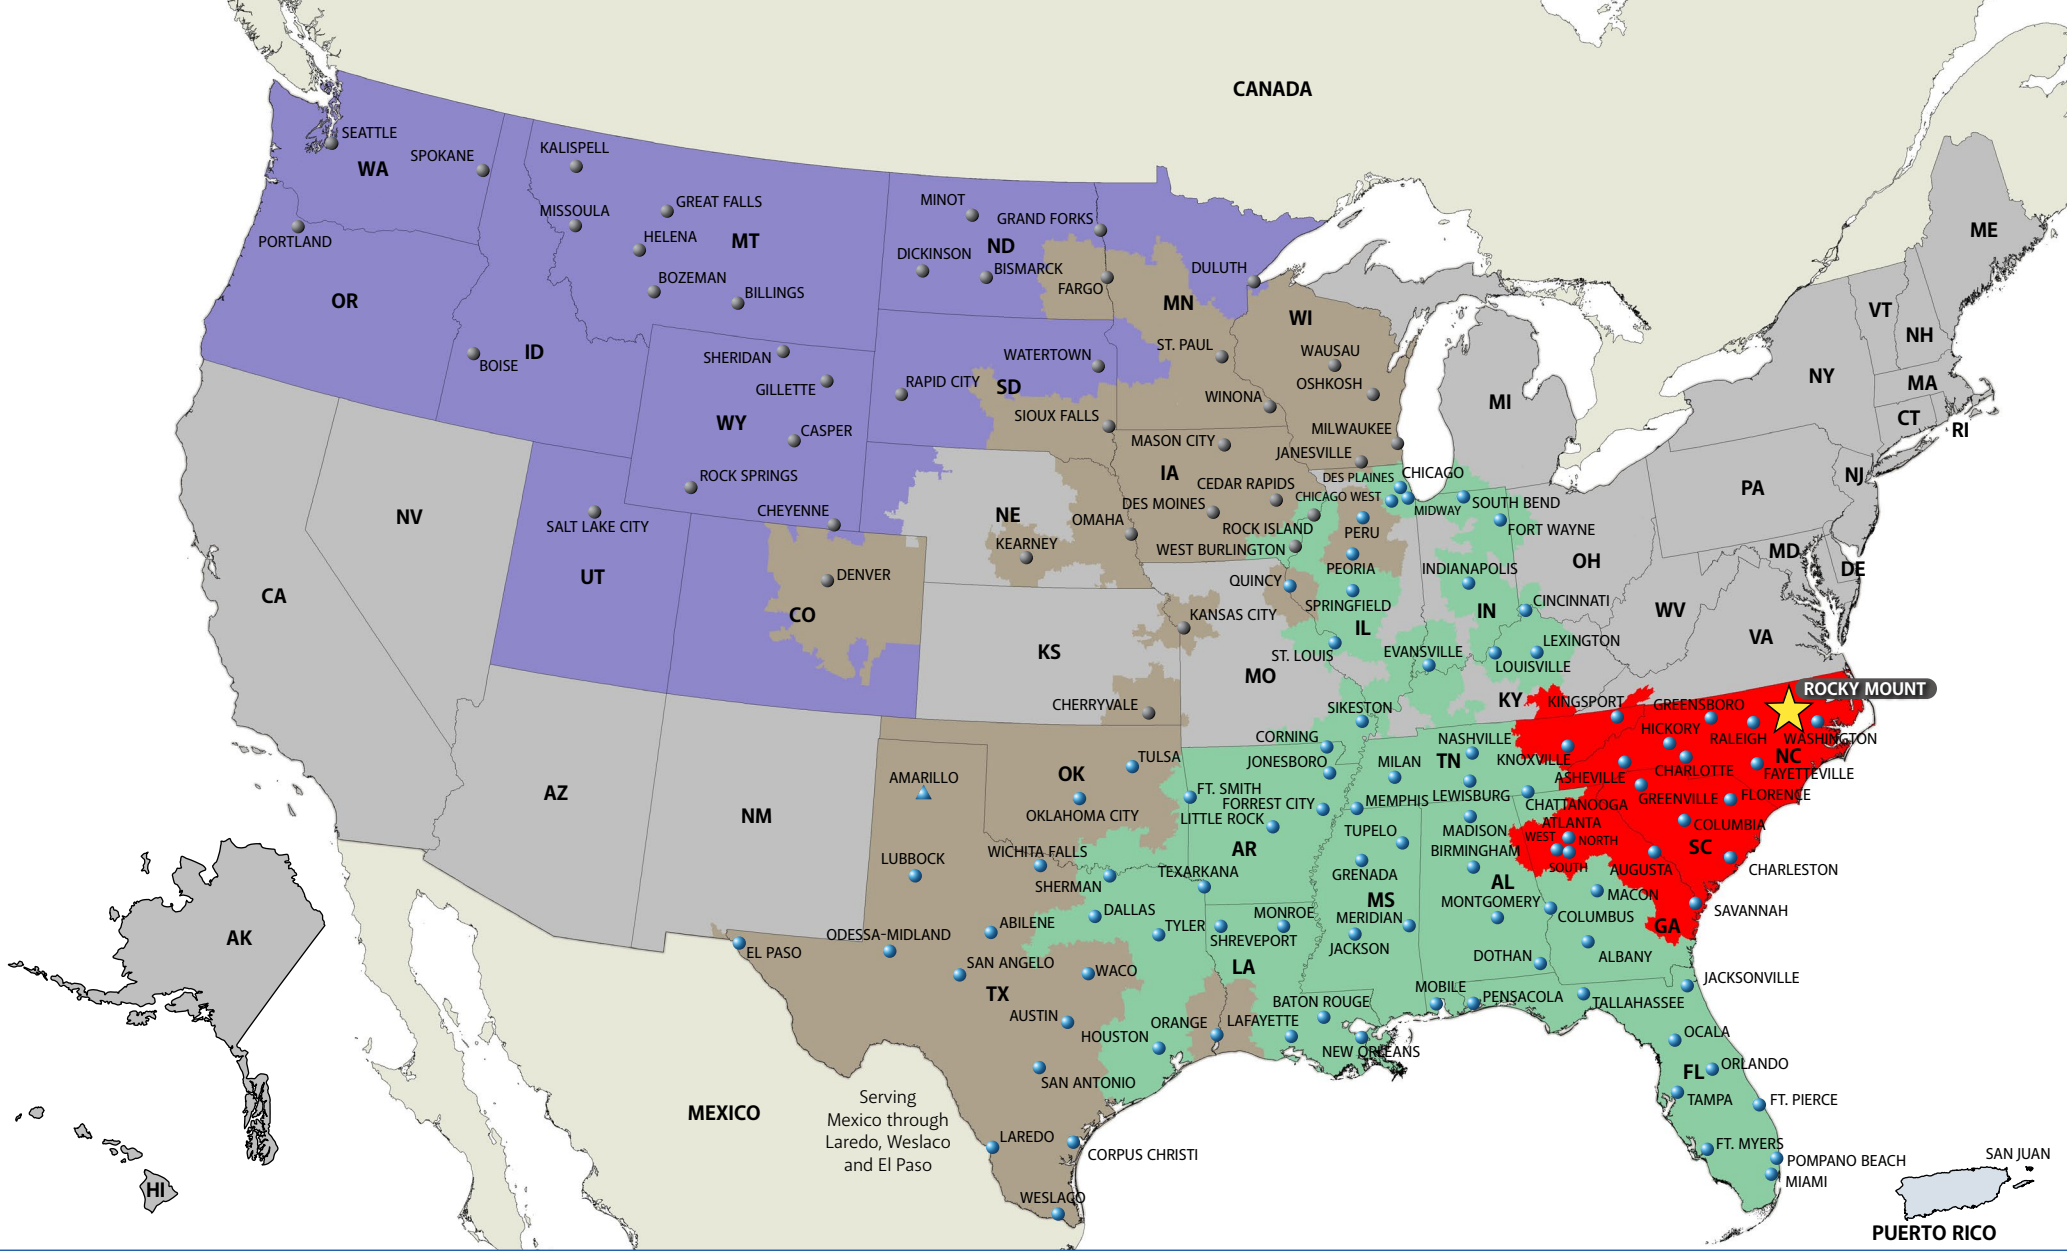

ROCKY MOUNT, NC

252-428-7011 Local
888-685-1255 Toll Free
877-697-8891 Toll Free Fax
555 Jeffreys Road
Rocky Mount, NC 27804

DAYS IN TRANSIT	
DIRECT SERVICE	1 2 3 4+
Transit time shown apply from or to commercial zone of service center city. Points outside this zone may require an additional day.	
AFFILIATE CARRIER	
INTERNATIONAL CARRIER	

Services We Provide

- Less-Than-Truckload
- Dedicated Services
- International Services
- Managed Services
- Fleet Maintenance

AAA COOPER TRANSPORTATION®
www.AAACooper.com