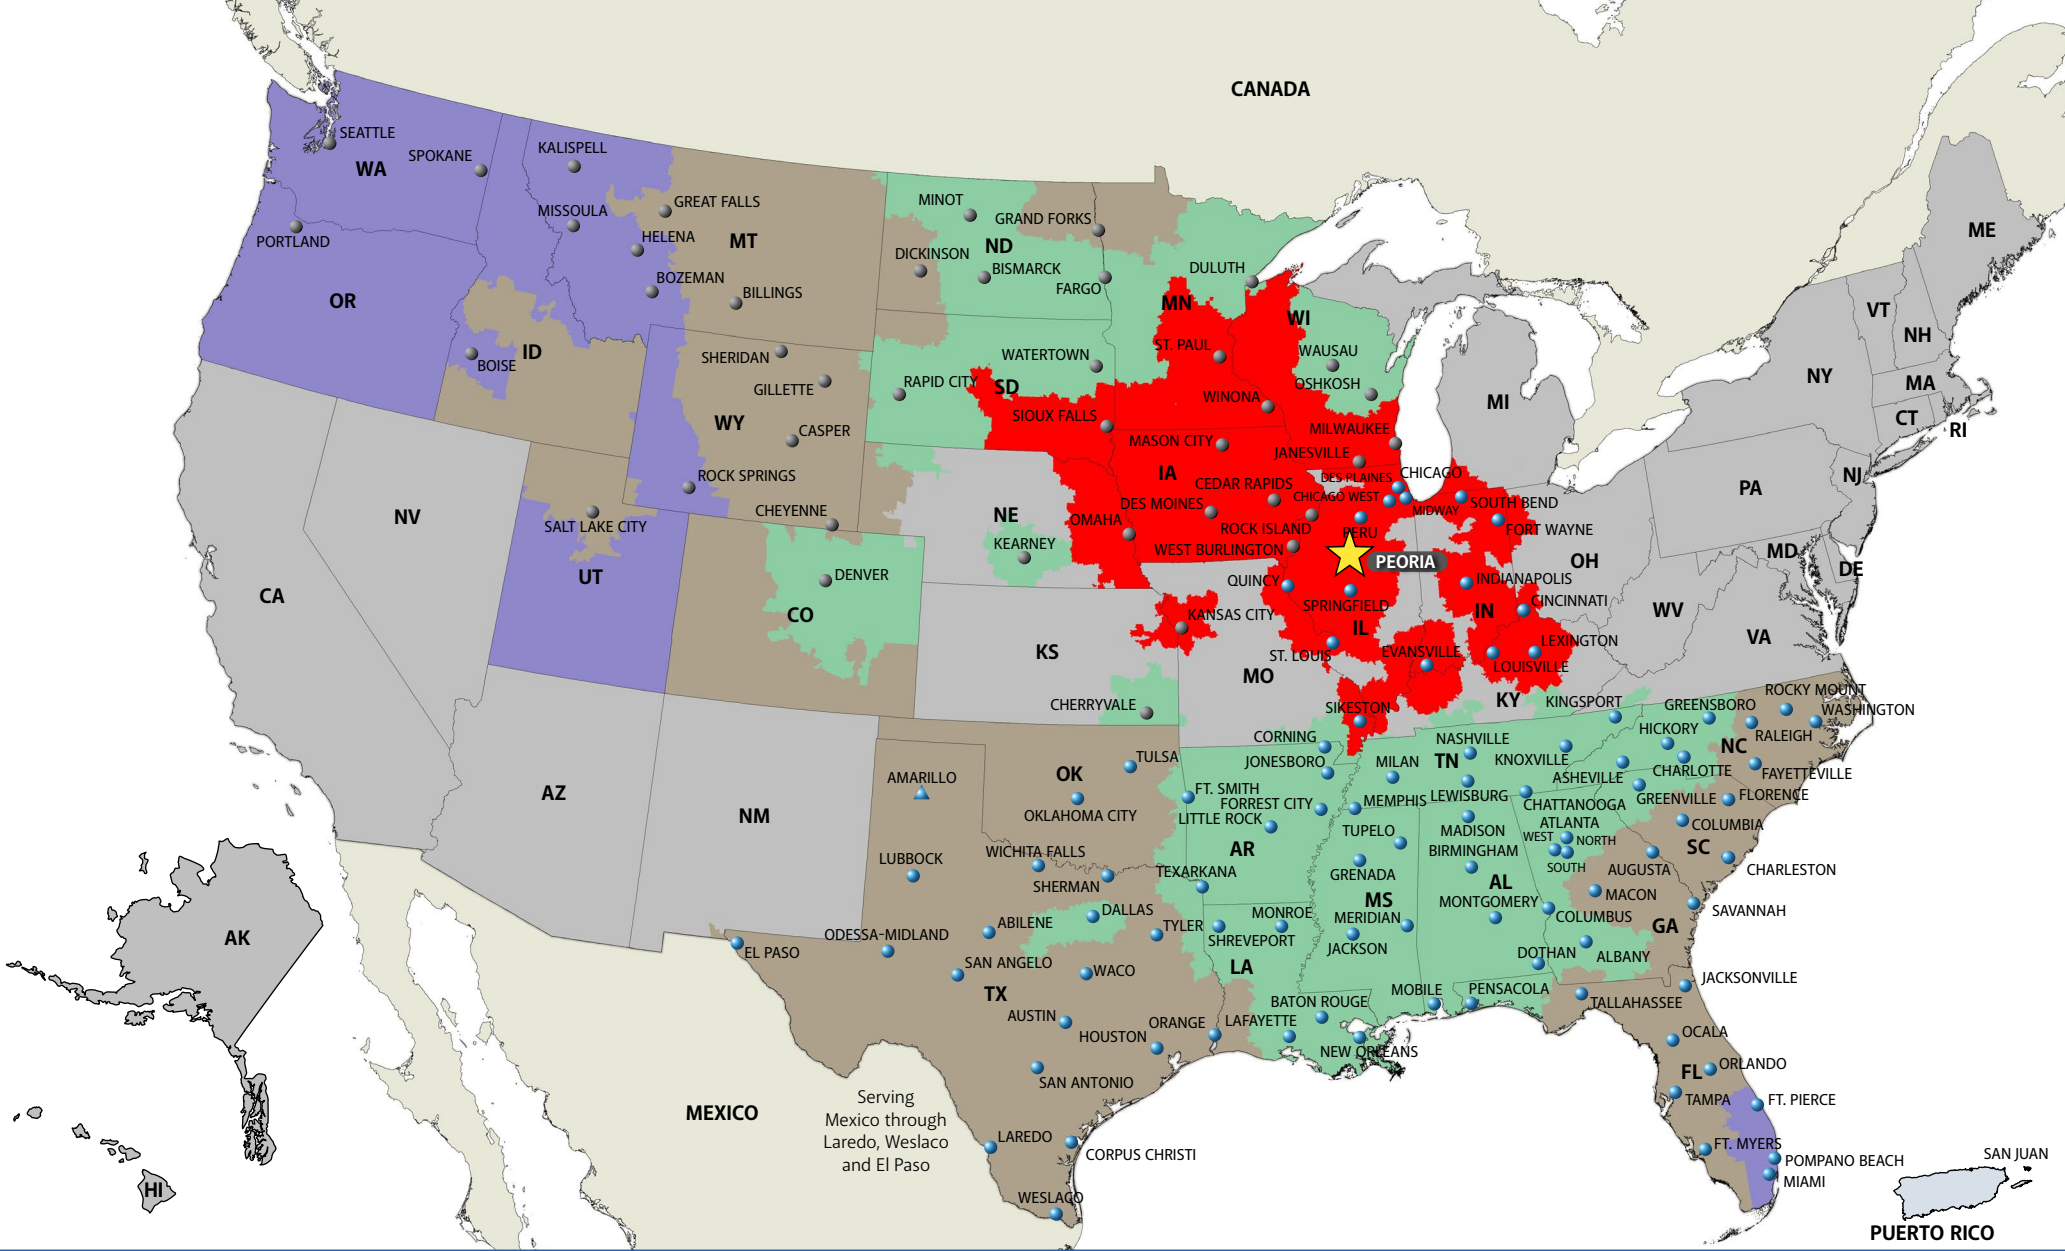

PEORIA, IL

309-291-3130 Local
888-681-7310 Toll Free
877-697-8897 Toll Free Fax
780 West Birchwood Street
Morton, IL 61550

Services We Provide

- Less-Than-Truckload
- Dedicated Services
- International Services
- Managed Services
- Fleet Maintenance

AAA COOPER TRANSPORTATION®

www.AAACooper.com