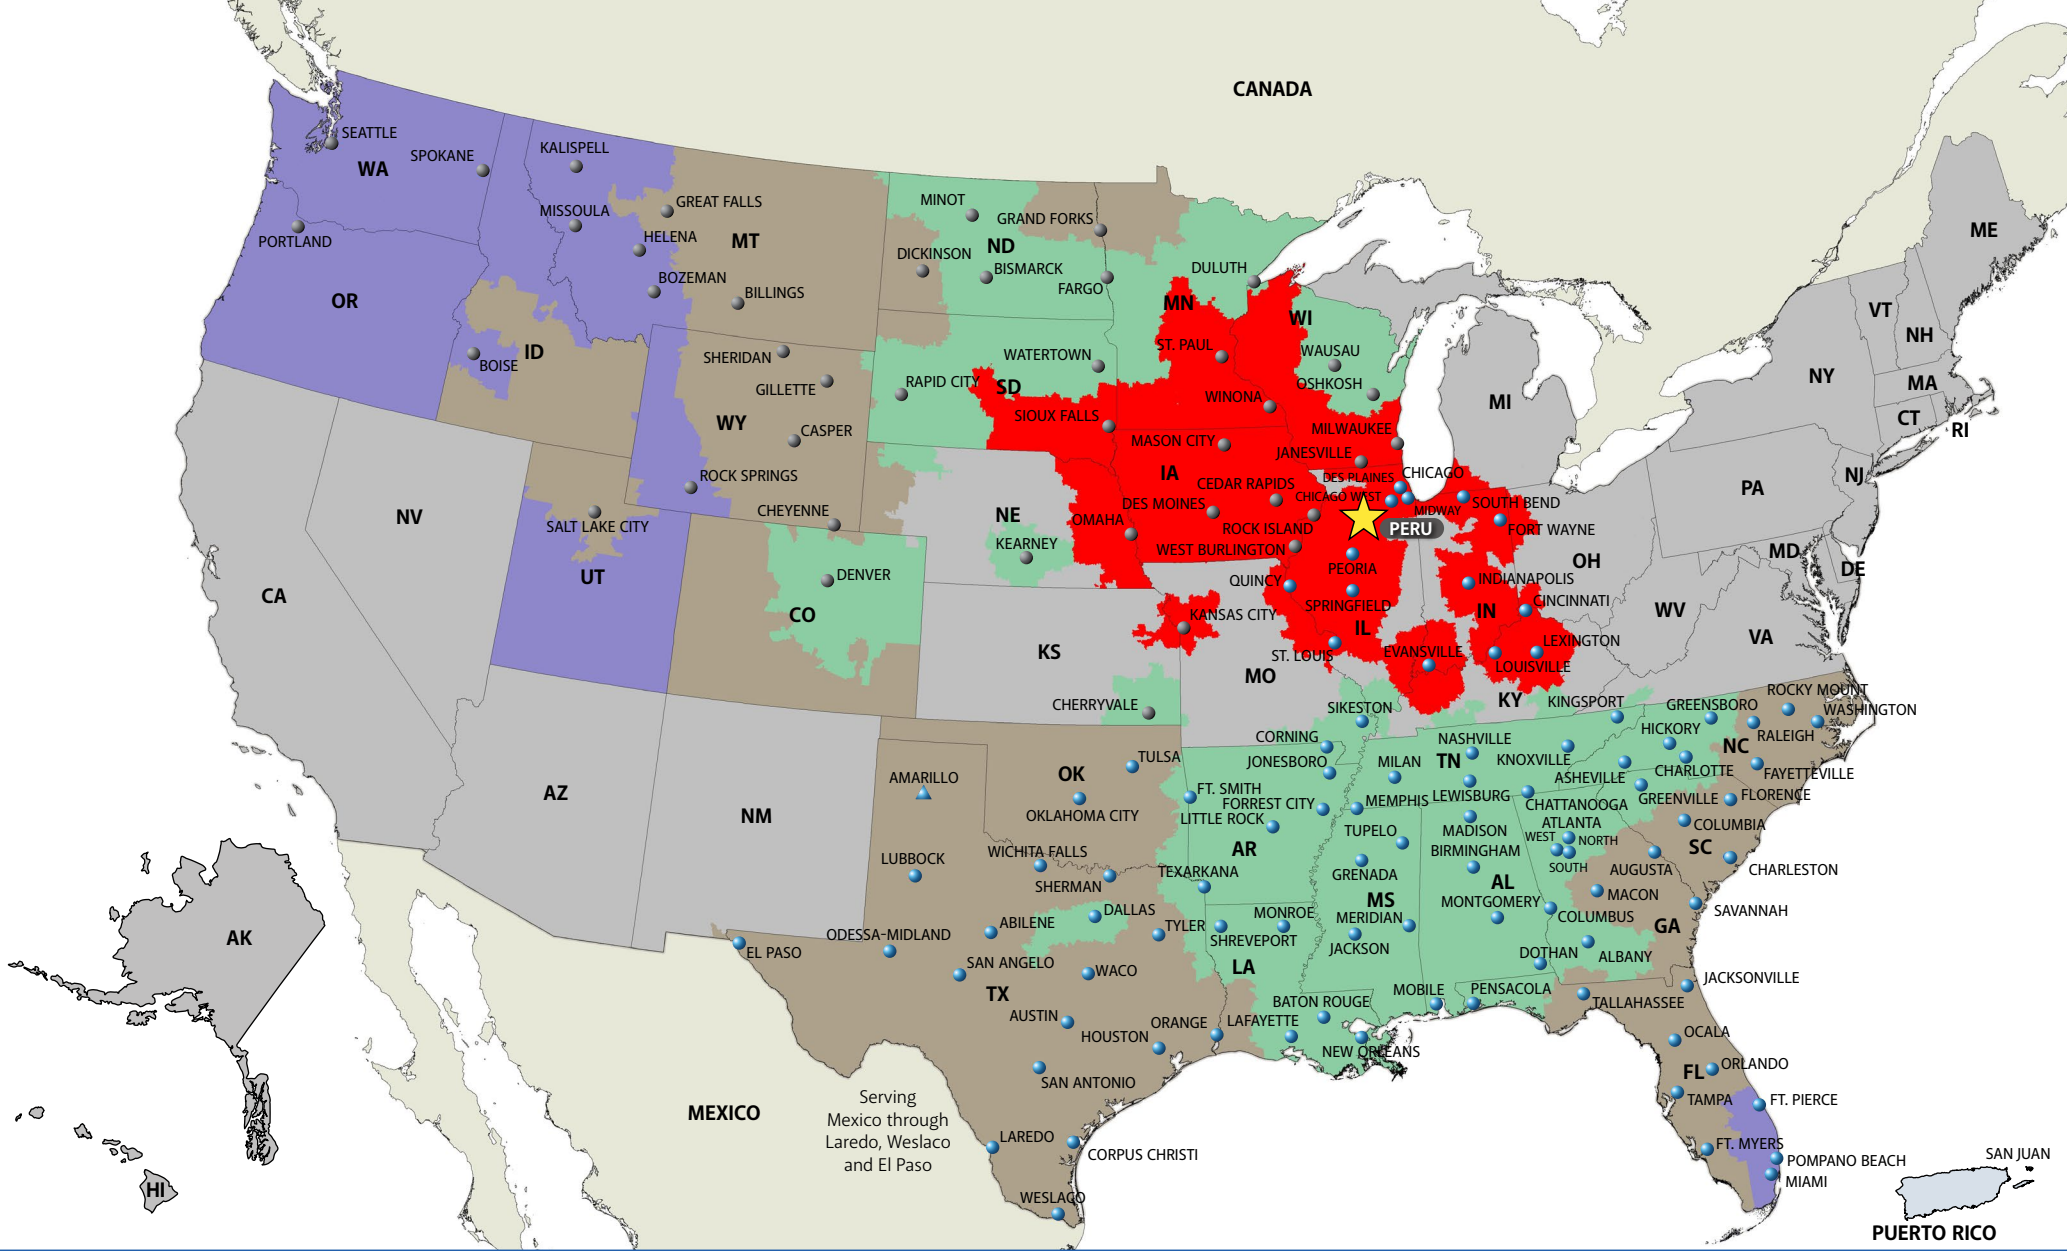

BOISE, ID

208-319-5701 Local
 888-845-9133 Toll Free
 844-854-7715 Fax

1405 North Olive Avenue
 Meridian, ID 83642

Services We Provide

- Less-Than-Truckload
- Dedicated Services
- International Services
- Managed Services

MIDWEST MOTOR EXPRESS

WWW.MMEINC.COM

PERU, IL

779-201-2001 Local
 888-680-8016 Toll Free
 855-811-6314 Toll Free Fax
 3033 May Road
 Peru, IL 61354

Services We Provide

- Less-Than-Truckload
- Dedicated Services
- International Services
- Managed Services
- Fleet Maintenance

AAA COOPER TRANSPORTATION®
www.AAACooper.com

SIKESTON, MO

573-258-8603 Local
 888-322-1285 Toll Free
 855-811-6313 Toll Free Fax
 830 State Highway AA
 Miner, MO 63801

Services We Provide

- Less-Than-Truckload
- Dedicated Services
- International Services
- Managed Services
- Fleet Maintenance