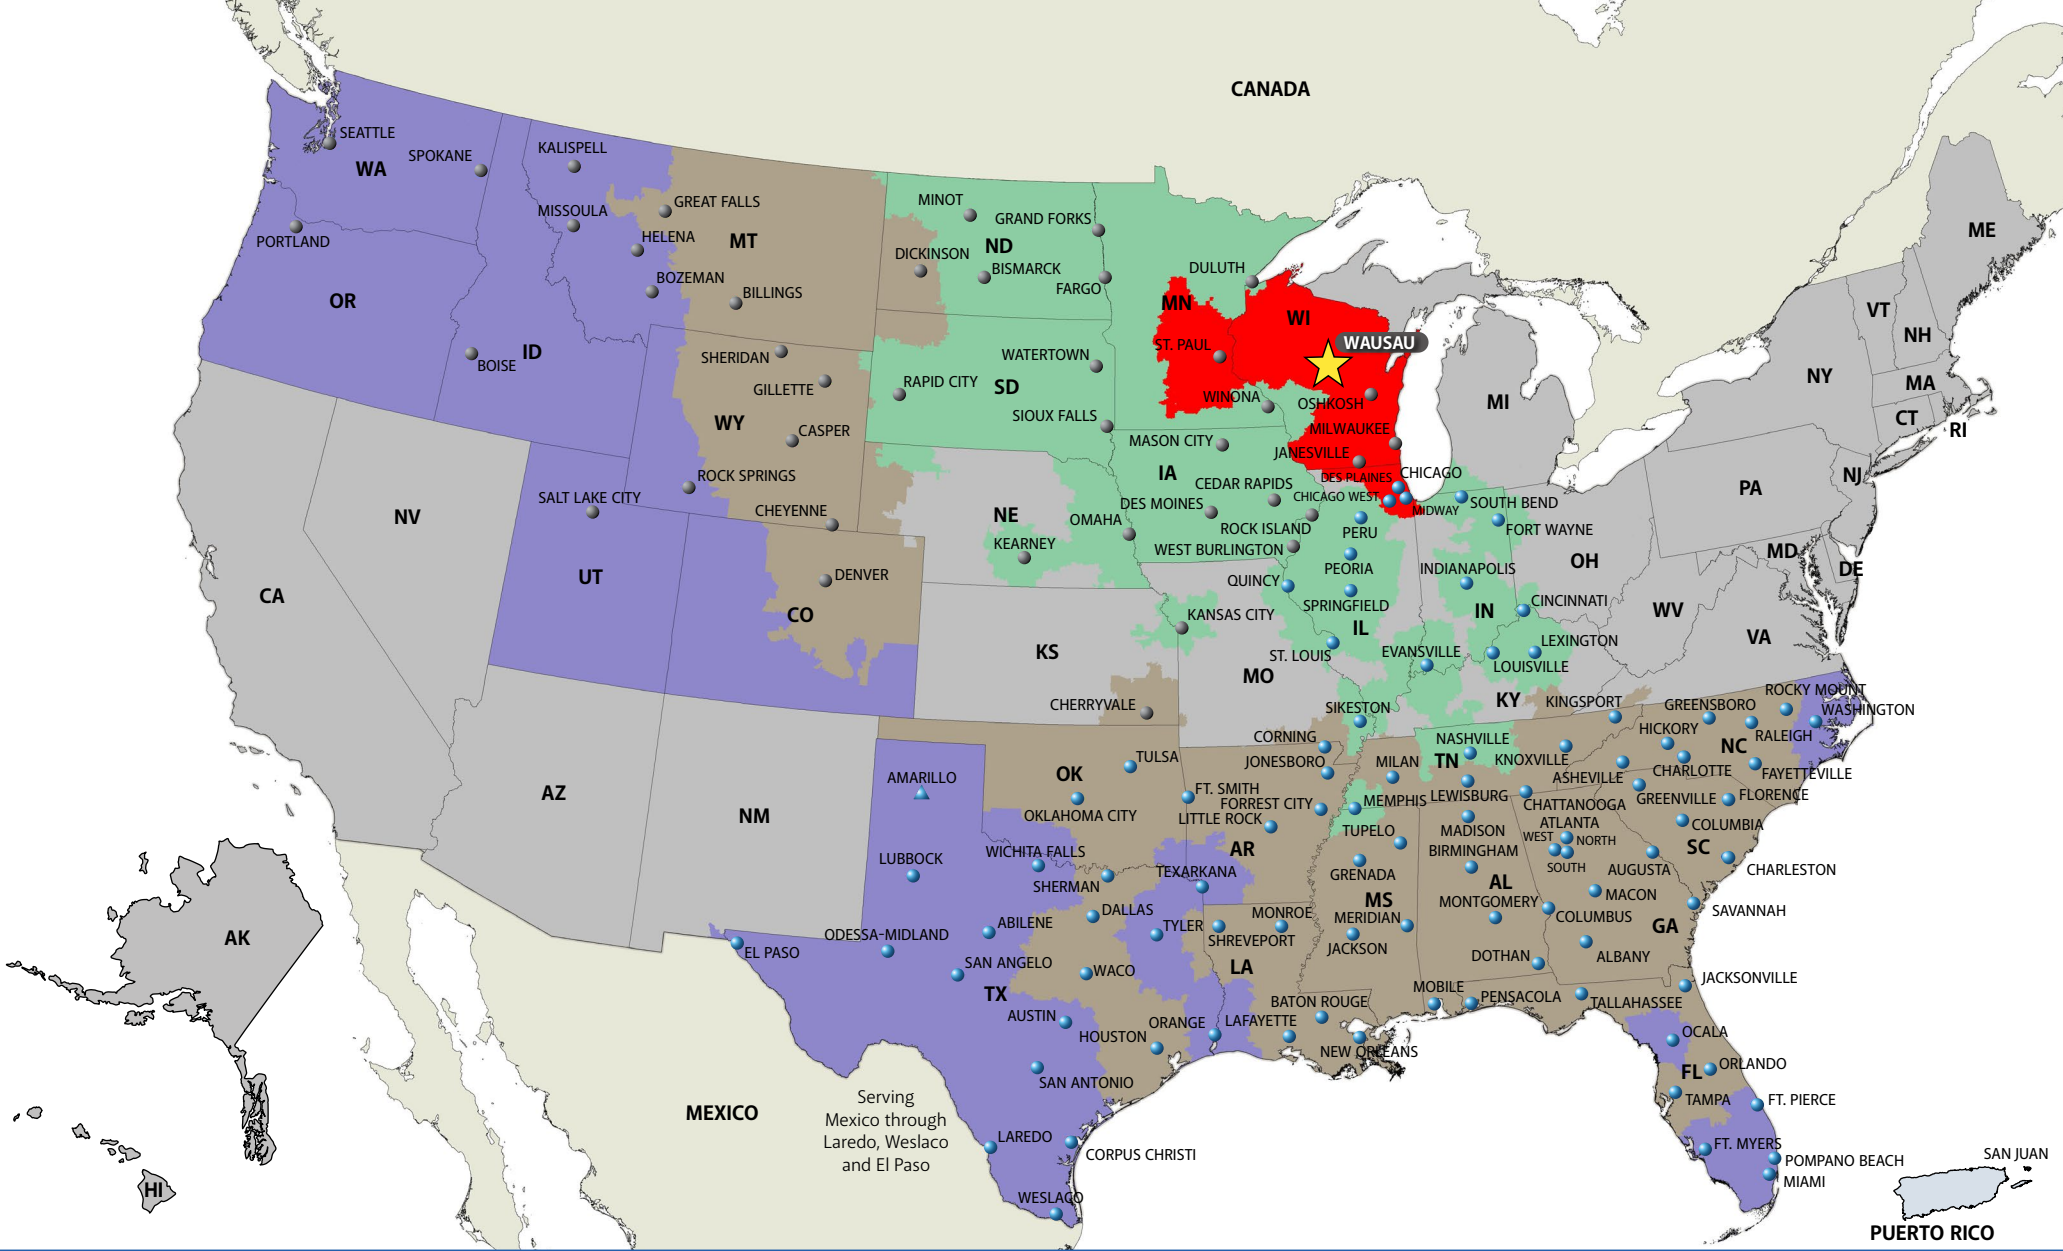

WAUSAU, WI

715-692-3431 Local
888-653-7165 Toll Free
877-697-8870 Fax
501 Spring Road
Mosinee, WI 54455