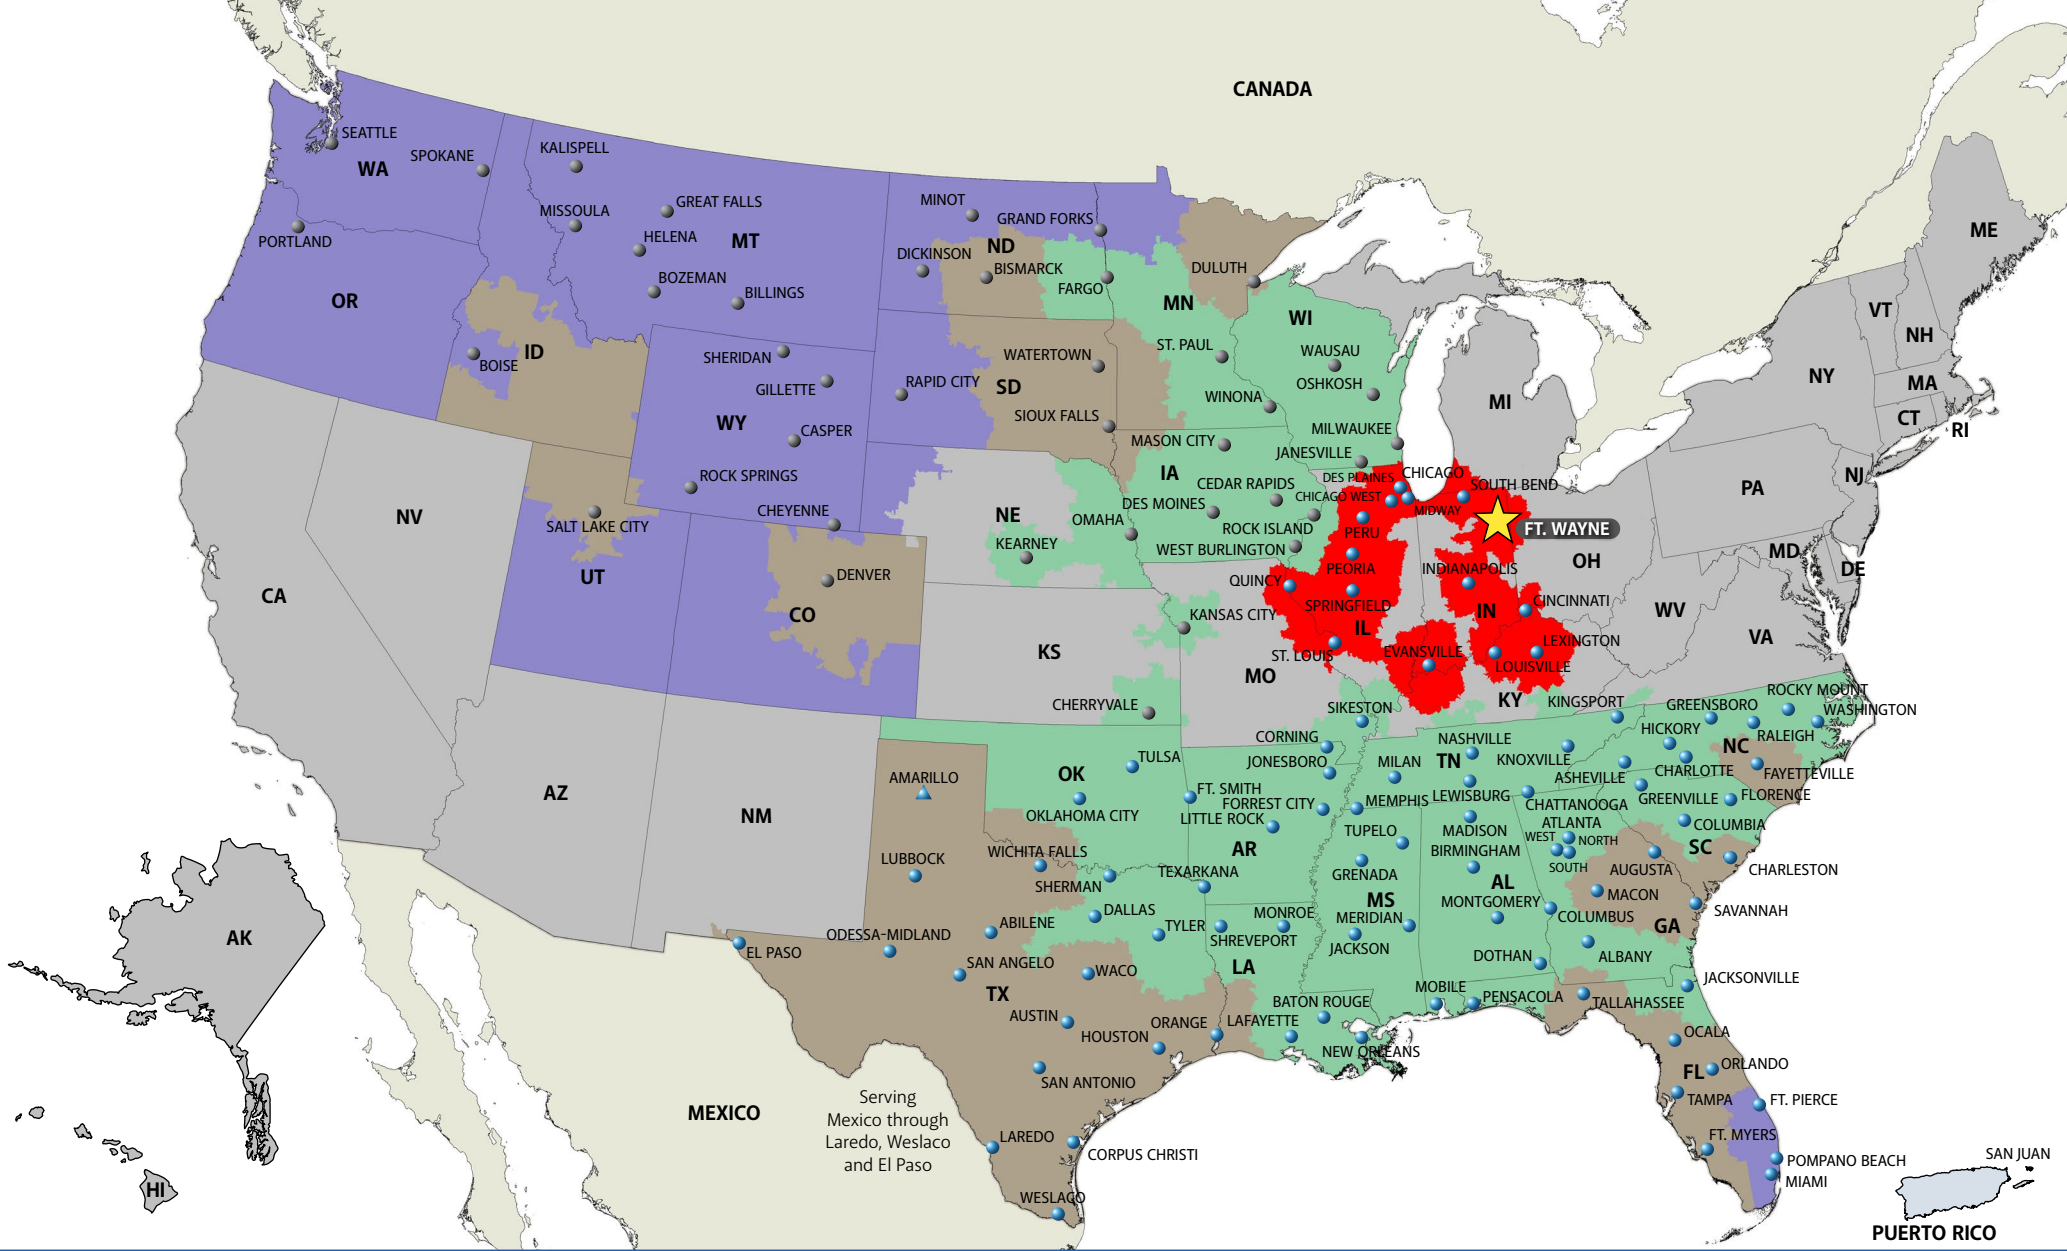

FORT WAYNE, IN

260-245-1036 Local
833-209-8990 Toll Free
877-697-8903 Toll Free Fax
3513 Adams Center Road
Fort Wayne, IN 46806

Services We Provide

- Less-Than-Truckload
- Dedicated Services
- International Services
- Managed Services
- Fleet Maintenance

AAA COOPER TRANSPORTATION®
www.AAACooper.com