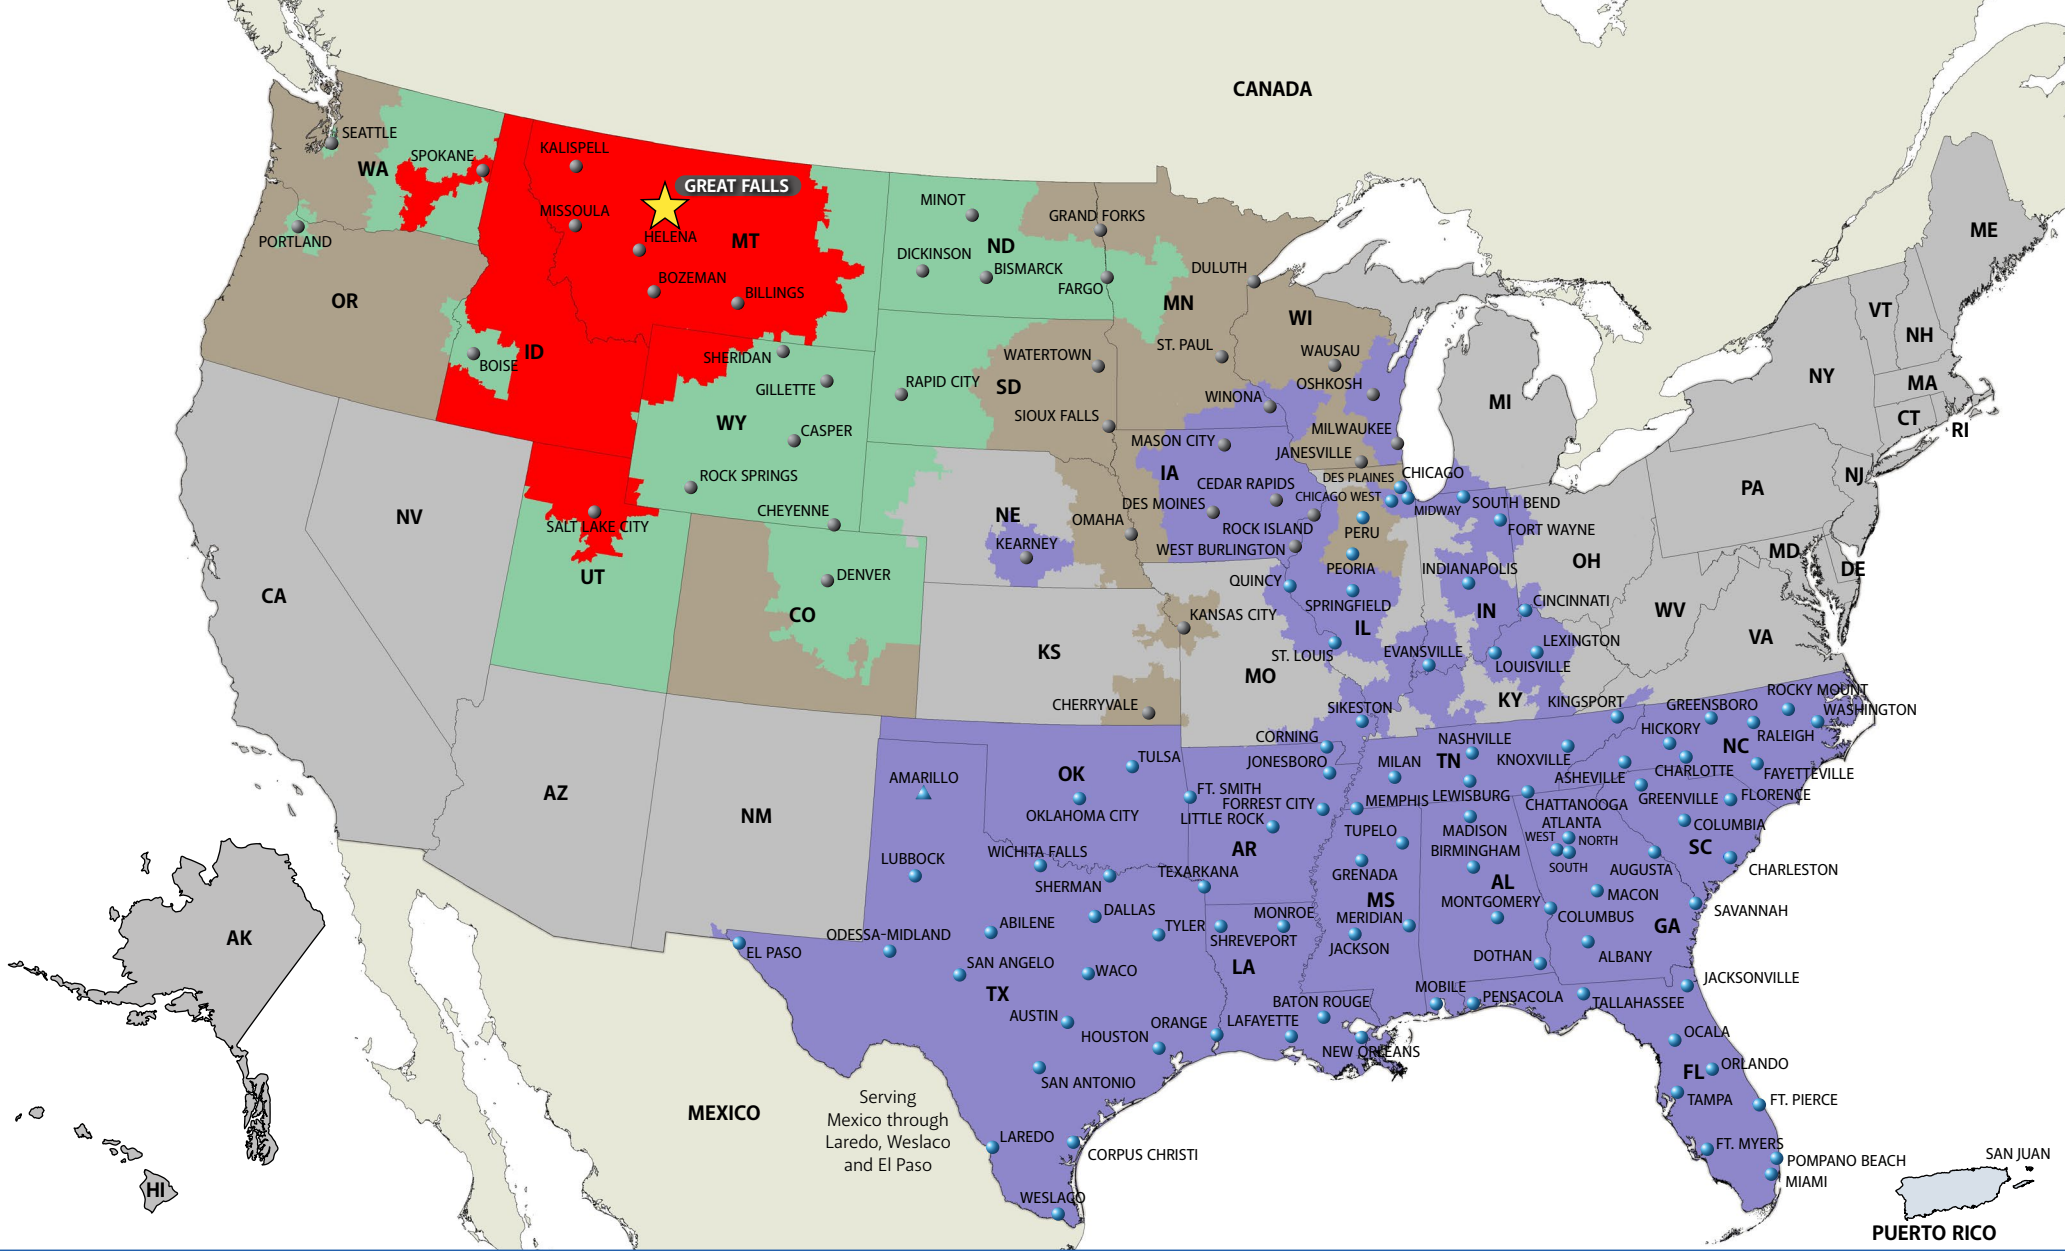

GREAT FALLS, MT

406-205-0812 Local
888-685-2530 Toll Free
877-216-9770 Fax
4169 North Park Trail
Great Falls, MT 59405

DAYS IN TRANSIT

DIRECT SERVICE 1 2 3 4+

Transit time shown apply from or to commercial zone of service center city. Points outside this zone may require an additional day.

AFFILIATE CARRIER

INTERNATIONAL CARRIER

Services We Provide

- Less-Than-Truckload
- Dedicated Services
- International Services
- Managed Services

MIDWEST MOTOR EXPRESS

WWW.MMEINC.COM