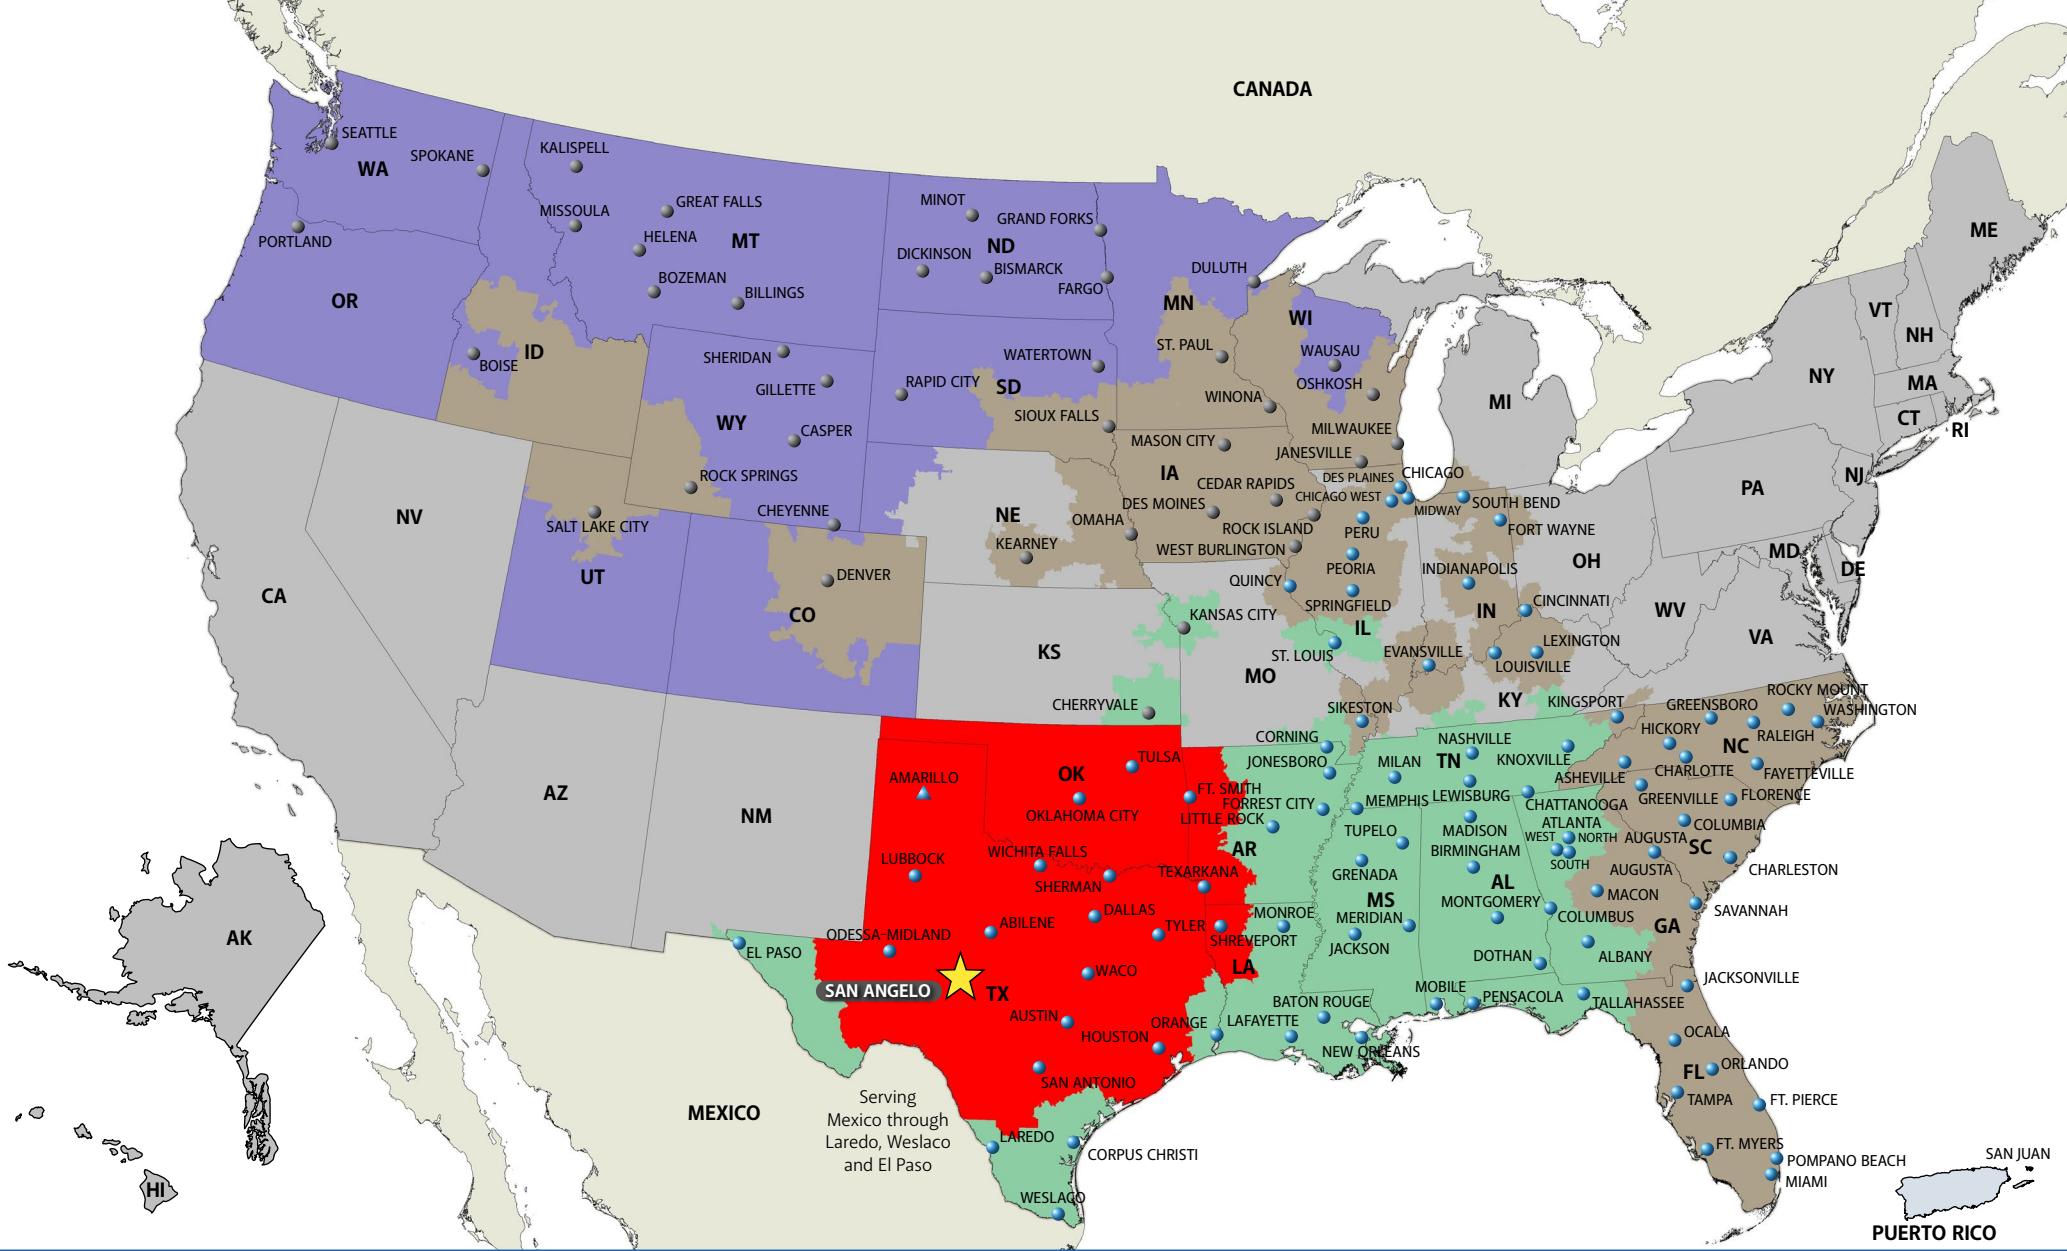

SAN ANGELO, TX

325-718-2262 Local
877-499-9052 Toll Free
855-369-5842 Toll Free Fax
2114 Currier Street
San Angelo, TX 76903

DAYS IN TRANSIT

DIRECT SERVICE 1 2 3 4+

Transit time shown apply from or to commercial zone of service center city. Points outside this zone may require an additional day.

AFFILIATE CARRIER [Grey Box]

INTERNATIONAL CARRIER [Light Green Box]

Services We Provide

- Less-Than-Truckload
- Dedicated Services
- International Services
- Managed Services
- Fleet Maintenance

AAA COOPER TRANSPORTATION®
www.AAACooper.com