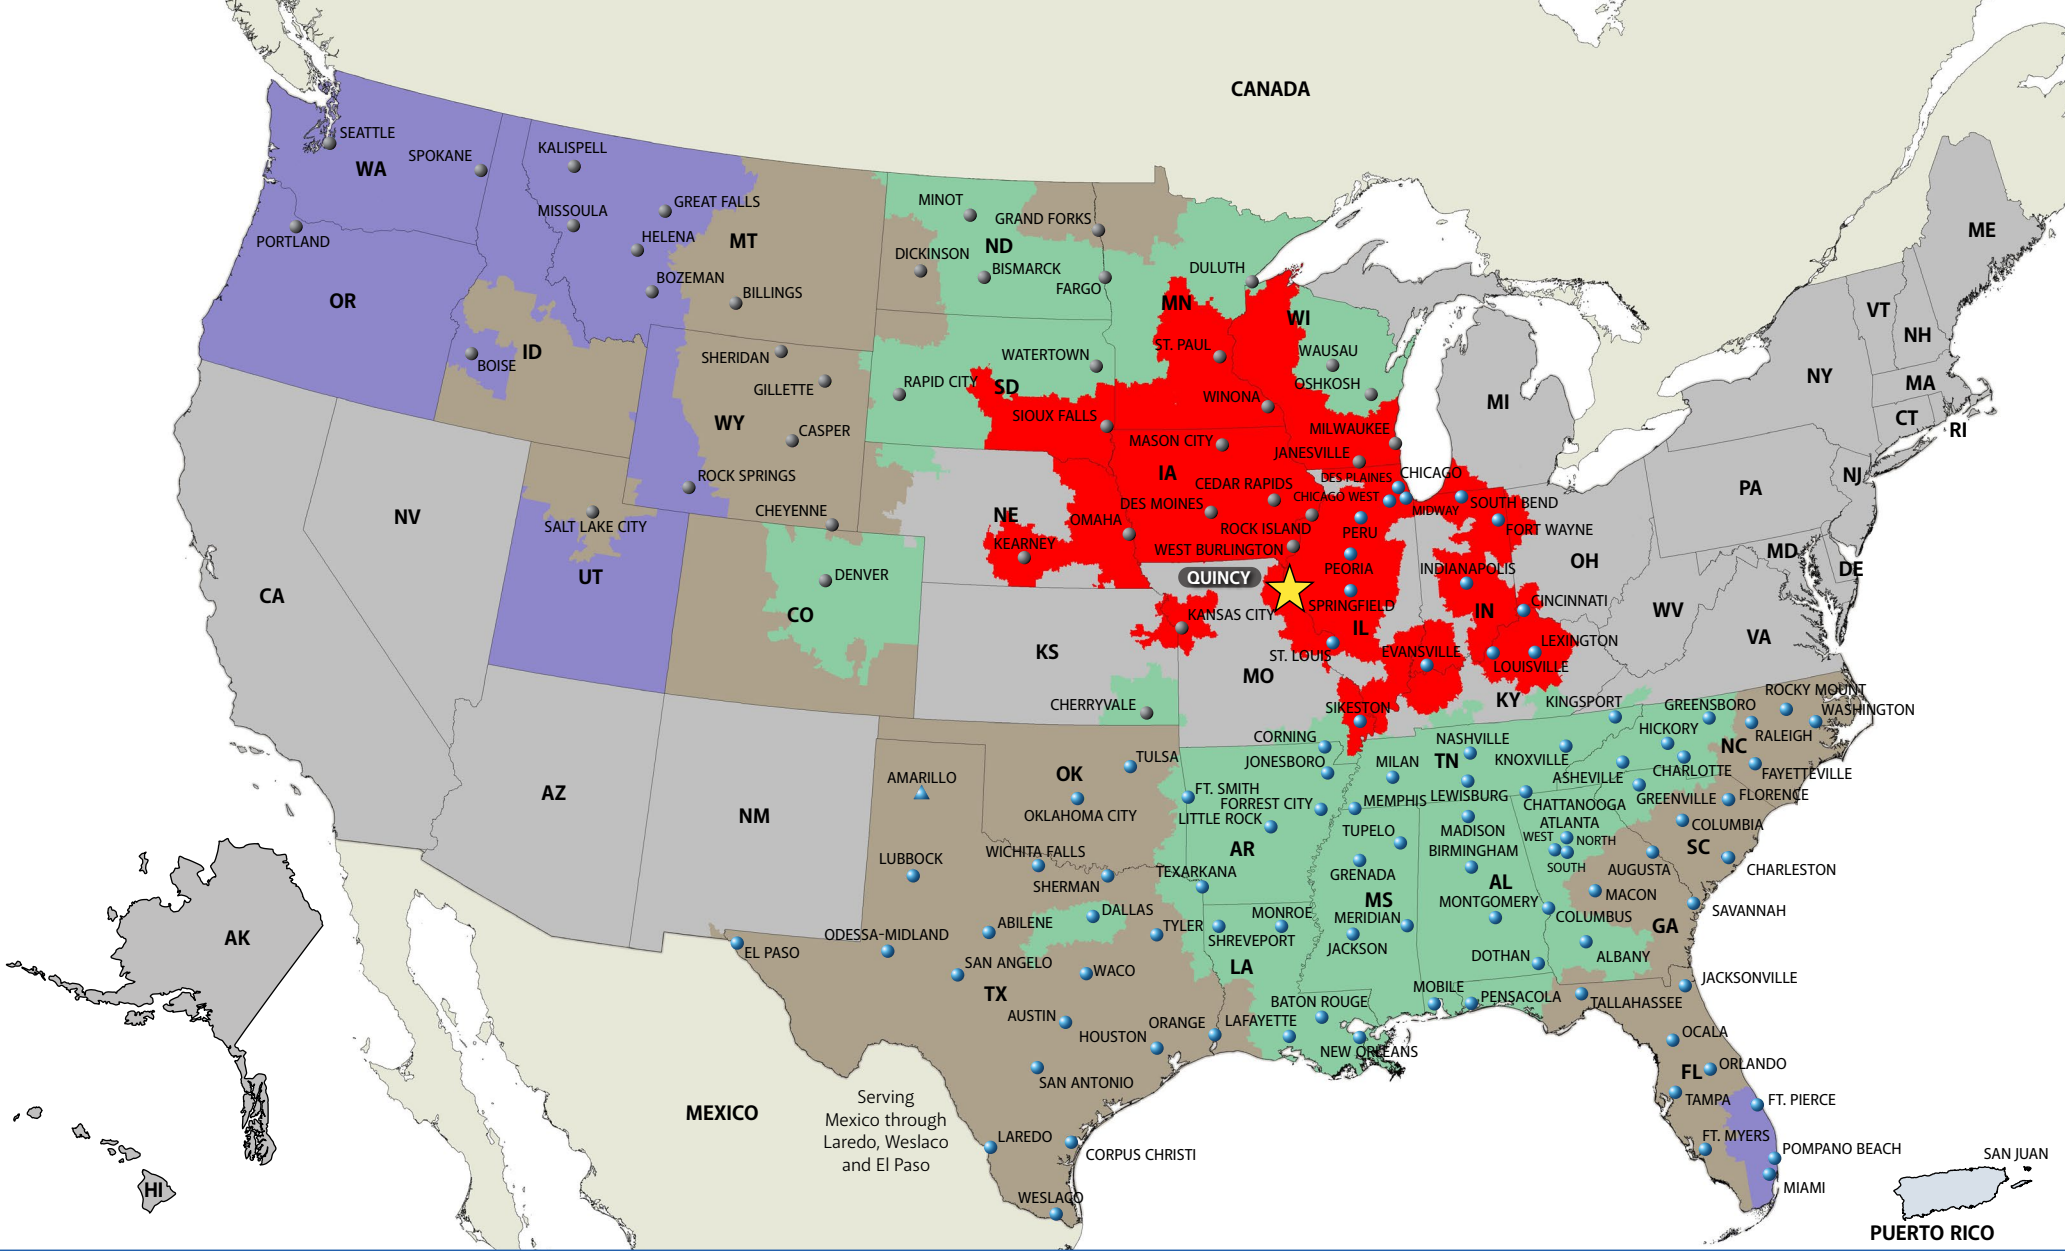

QUINCY, IL

217-641-4000 Local
888-683-1812 Toll Free
877-510-2372 Toll Free Fax
2620 North 36th Street
Quincy, IL 62301

DAYS IN TRANSIT

DIRECT SERVICE 1 2 3 4+

Transit time shown apply from or to commercial zone of service center city. Points outside this zone may require an additional day.

AFFILIATE CARRIER [Grey Box]

INTERNATIONAL CARRIER [Light Green Box]

Services We Provide

- Less-Than-Truckload
- Dedicated Services
- International Services
- Managed Services
- Fleet Maintenance

AAA COOPER TRANSPORTATION®
www.AAACooper.com