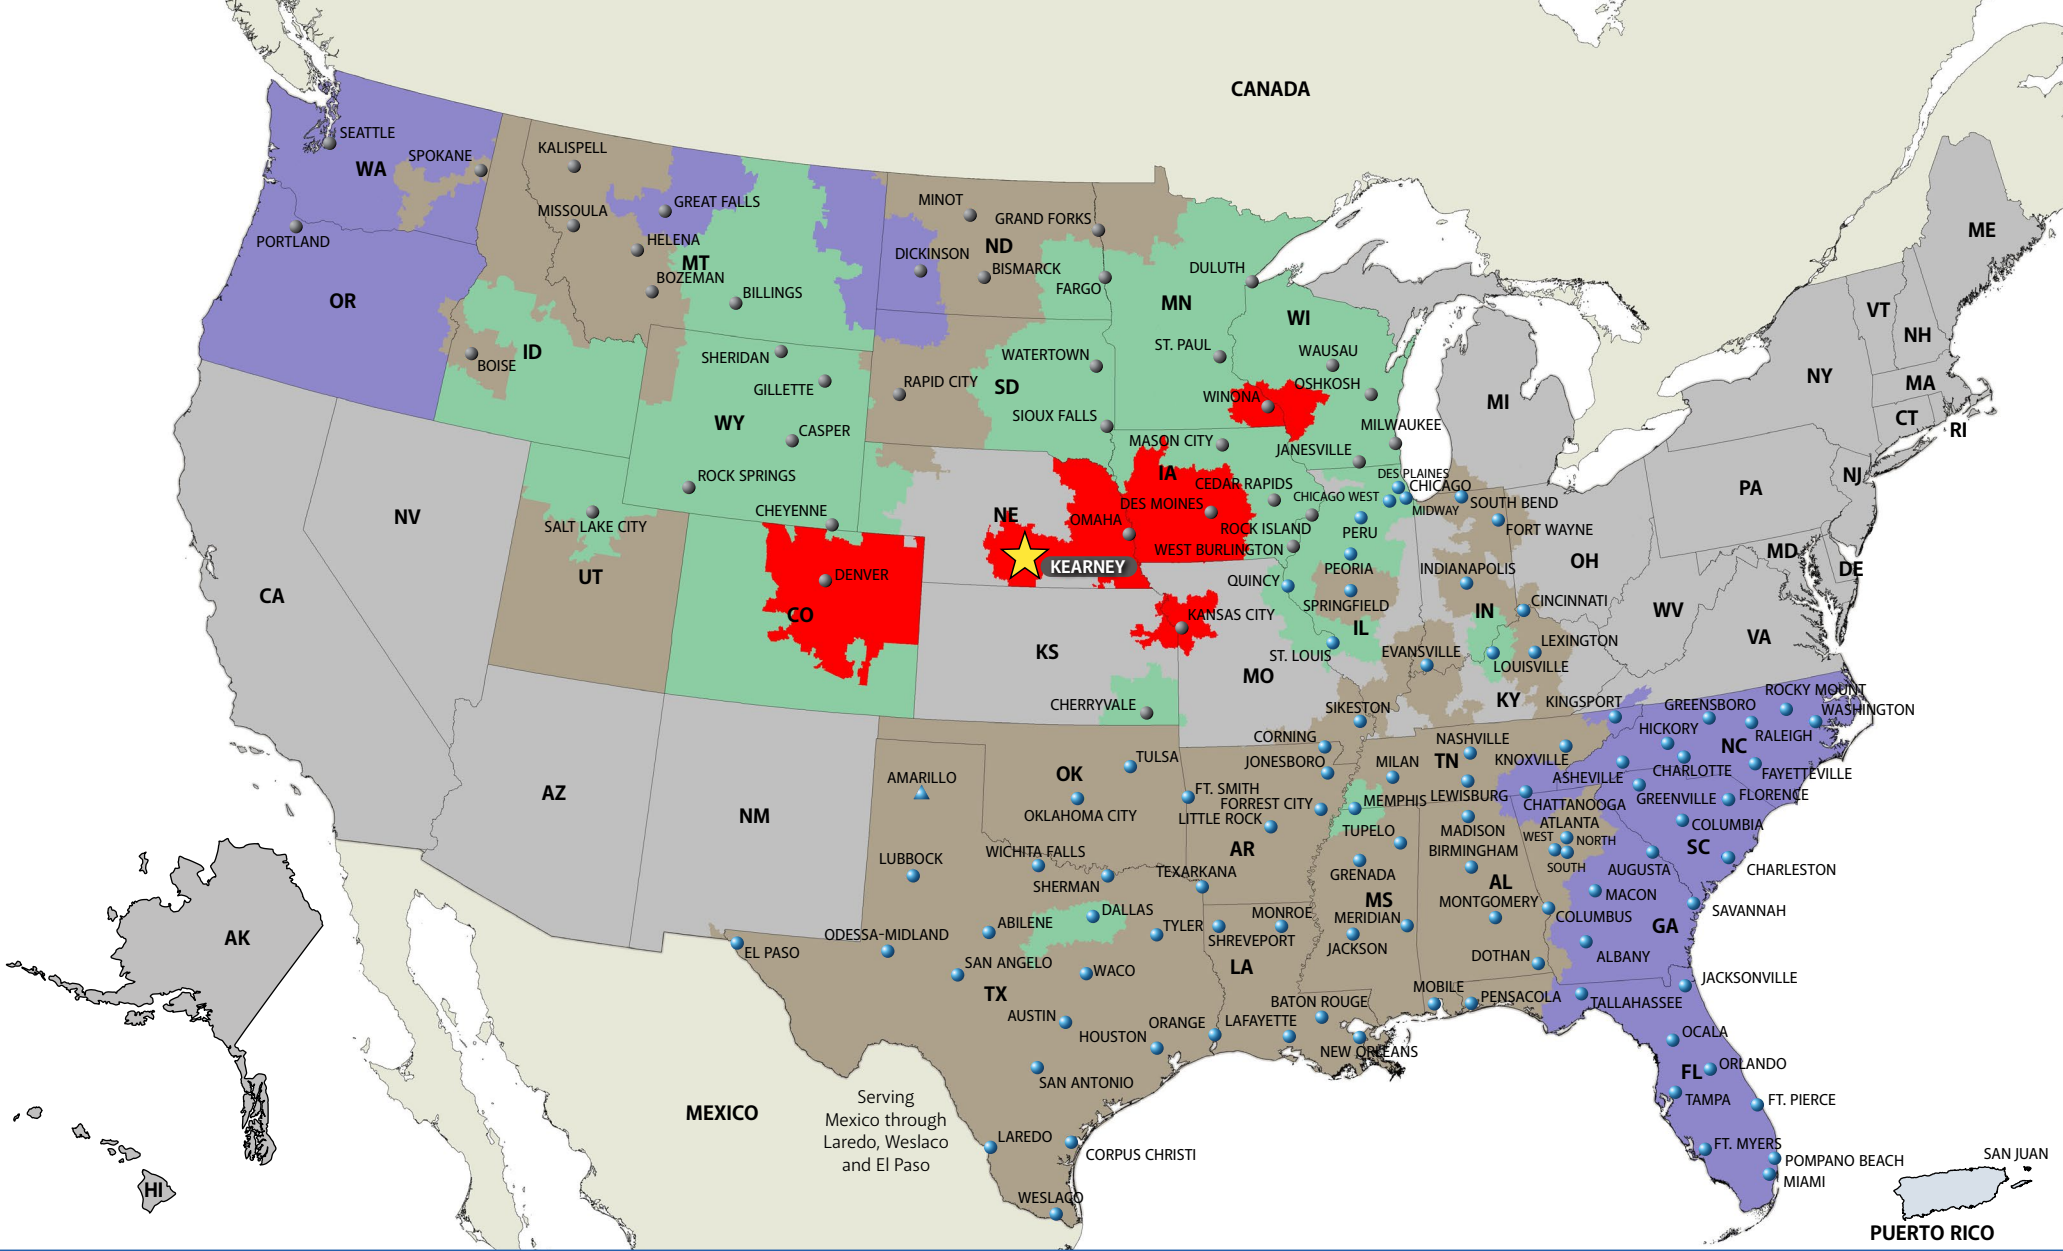

DAYS IN TRANSIT

DIRECT SERVICE 1 2 3 4+

Transit time shown apply from or to commercial zone of service center city. Points outside this zone may require an additional day.

AFFILIATE CARRIER [Grey Box]

INTERNATIONAL CARRIER [Light Green Box]

Services We Provide

- Less-Than-Truckload
- Dedicated Services
- International Services
- Managed Services
- Fleet Maintenance

AAA COOPER TRANSPORTATION®
www.AAACooper.com

FORT WAYNE, IN

260-245-1036 Local
 833-209-8990 Toll Free
 877-697-8903 Toll Free Fax
 3513 Adams Center Road
 Fort Wayne, IN 46806

Services We Provide

- Less-Than-Truckload
- Dedicated Services
- International Services
- Managed Services
- Fleet Maintenance

AAA COOPER TRANSPORTATION®
www.AAACooper.com

KEARNEY, NE

308-251-2108 Local
 888-660-7485 Toll Free
 877-697-8855 Fax
 614 Third Avenue
 Kearney, NE 68847

DAYS IN TRANSIT

DIRECT SERVICE 1 2 3 4+

Transit time shown apply from or to commercial zone of service center city. Points outside this zone may require an additional day.

AFFILIATE CARRIER

INTERNATIONAL CARRIER